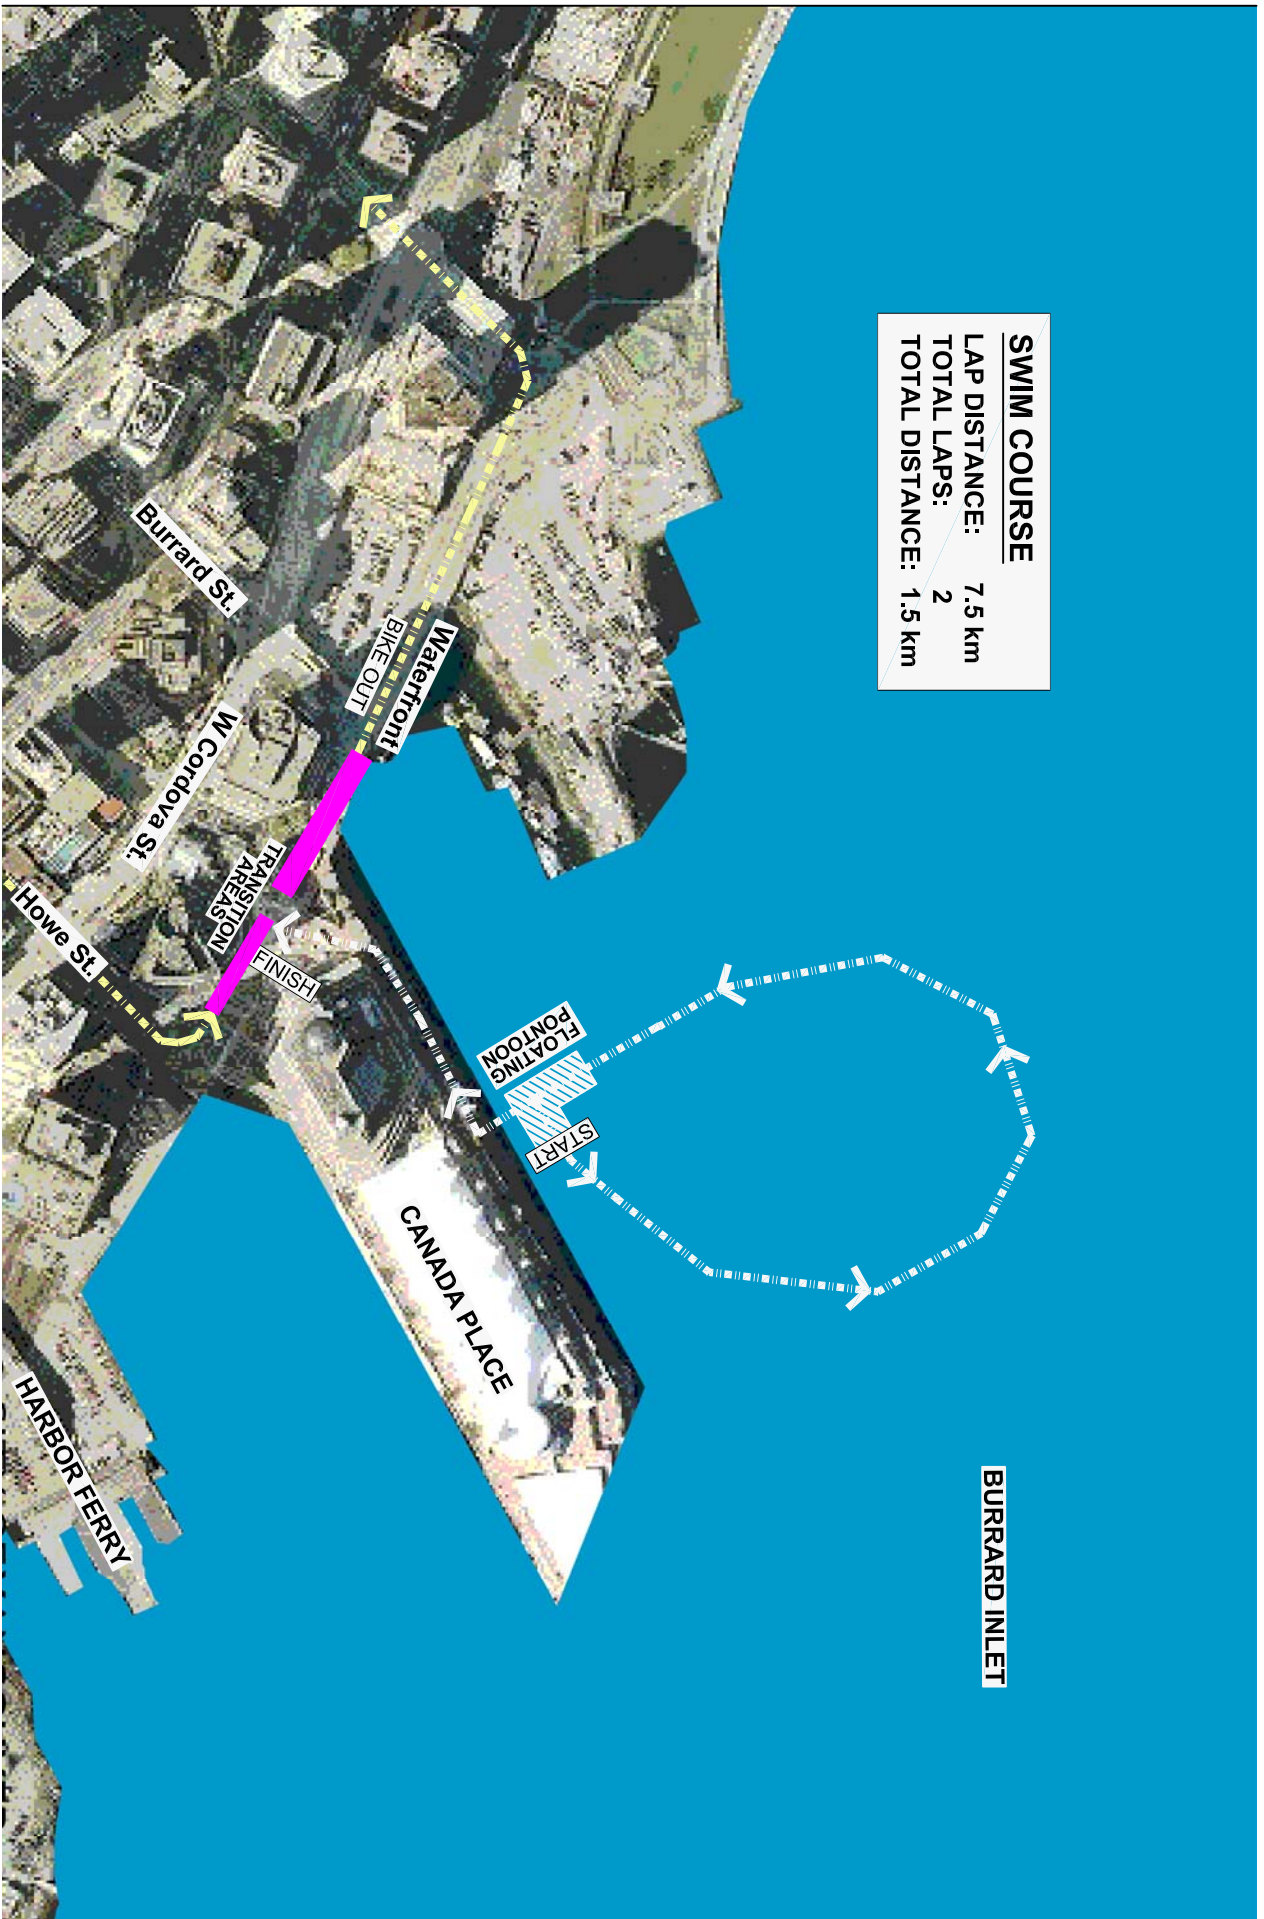

SWIM COURSE	
LAP DISTANCE:	7.5 km
TOTAL LAPS:	2
TOTAL DISTANCE:	1.5 km

BURRARD INLET

Swim Course

ITU 2008 World Triathlon
 Vancouver Bid
 August 19, 2005